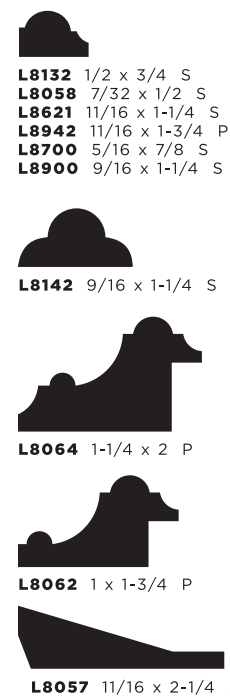

LEGACY PANEL