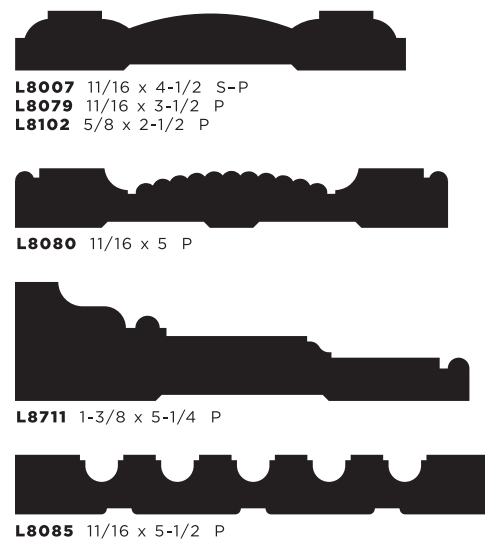

COLUMNS | RAILING | DECKING | FLEXIBLE & TRADITIONAL MOULDINGS | BOARDS | STAIR PARTS

WHOLESALE MILLWORK is committed to providing professional lumber yards with quality products and excellent service. To meet this commitment, we stock a complete line of millwork products, including Columns, Posts, Railing Systems, Stair Parts, Mouldings, and Boards. Our service is defined by excellent people, well-managed inventories, and consistent deliveries on company trucks.

Seaford, DE 888 WM 4 TRIM 888 964 8746
Reading, Pennsylvania 877 WM FOR PA 877 963 6772
Ashland, Virginia 877 WM FOR VA 877 963 6782
Hagerstown, Maryland 866 WM MLDGS 866 966 5347
www.wholemillwork.net
www.wmlegacy.com
info@wholemillwork.net

LEGACY CASING